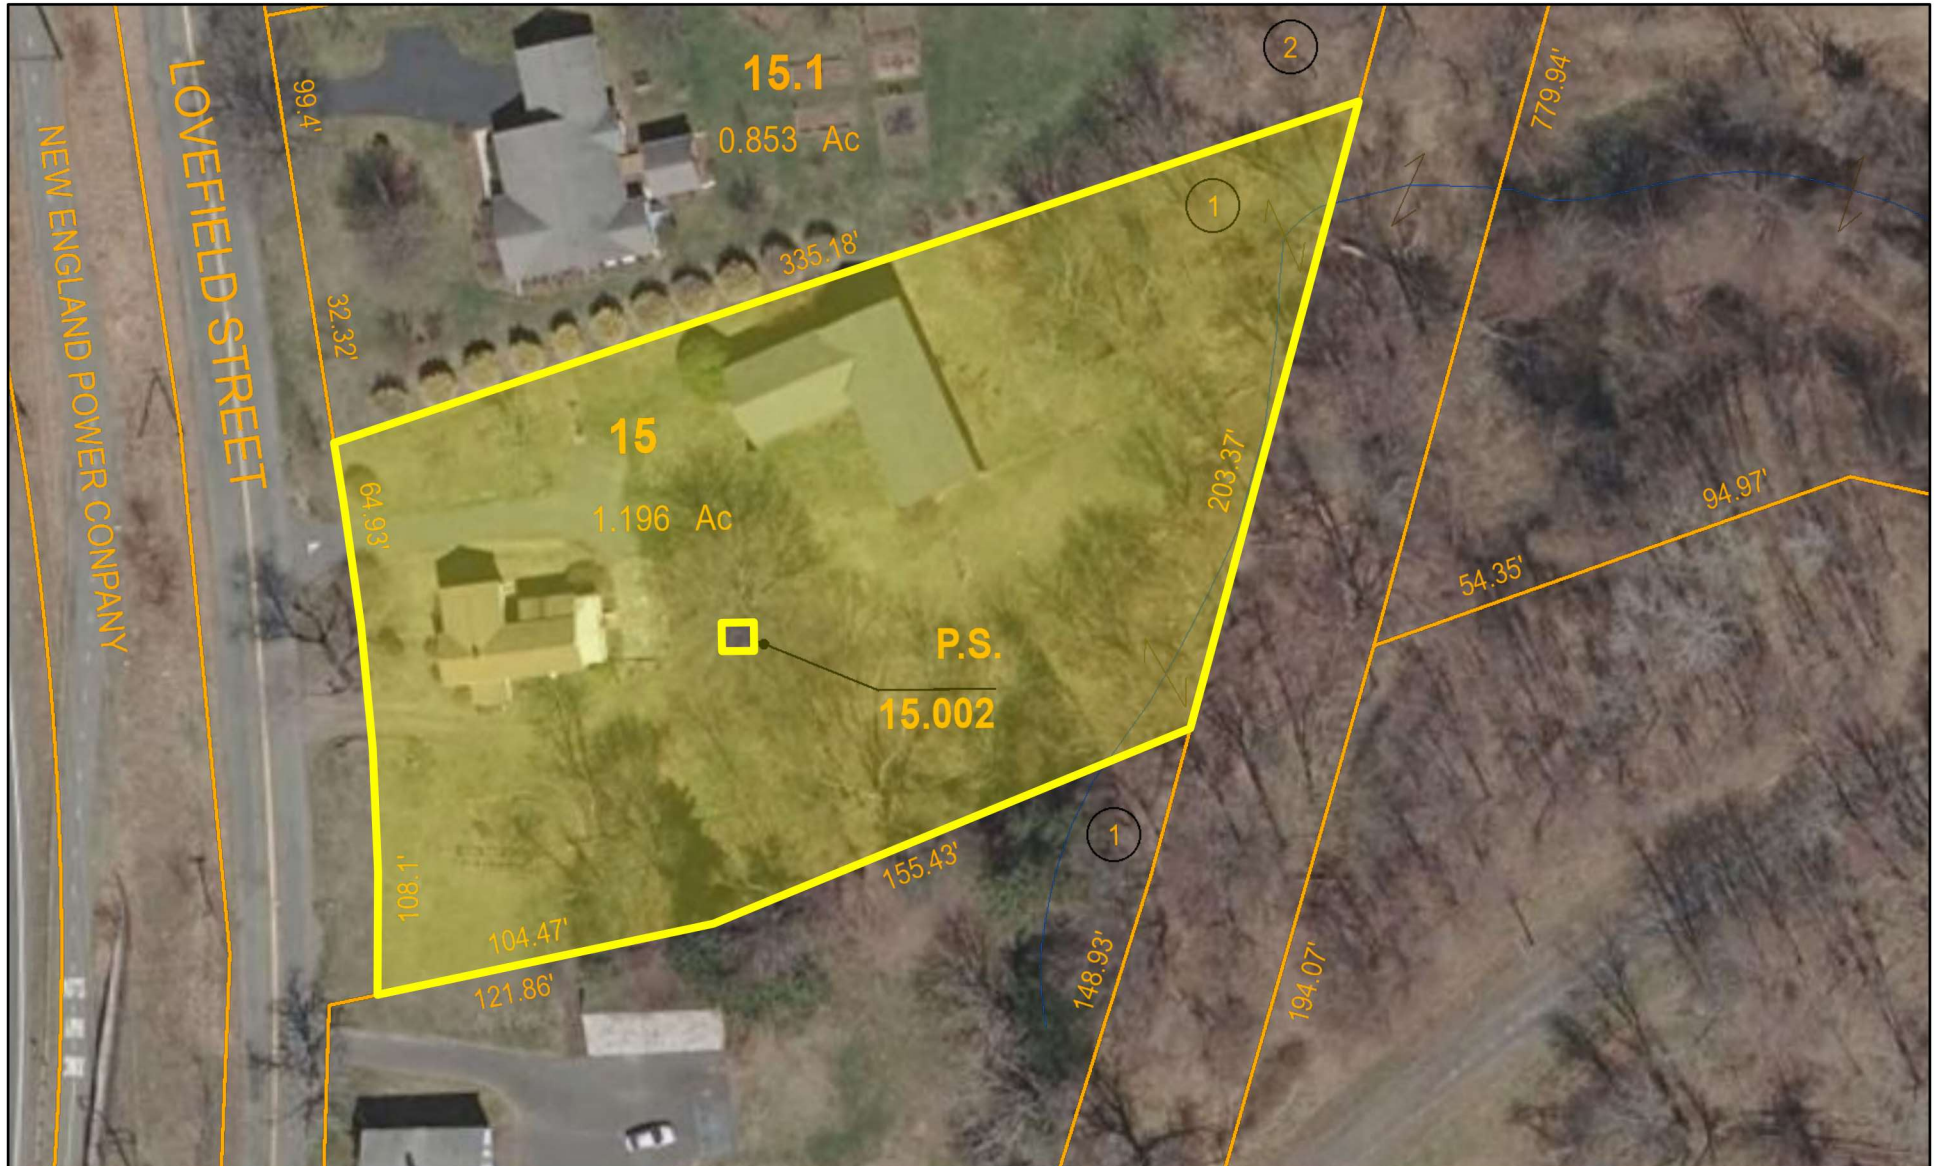

# 82 Lovefield

Easthampton, MA

1 inch = 60 Feet

November 3, 2022

www.cai-tech.com

Data shown on this map is provided for planning and informational purposes only. The municipality and CAI Technologies are not responsible for any use for other purposes or misuse or misrepresentation of this map.